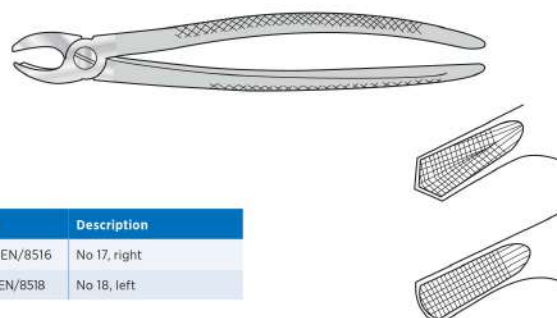

Code	Description
fos-DEN/8506	No 307, 5mm wide

Extracting Forceps

For lower roots and premolars
150mm long

Code	Description
fos-DEN/8570	No 74n, 3mm wide

Extracting Forceps

For upper molars
180mm long

Code	Description
fos-DEN/8516	No 17, right
fos-DEN/8518	No 18, left

Extracting Forceps

For lower bicuspid and canines
150mm long

Code	Description
fos-DEN/8572	No 75, 4mm wide

Extracting Forceps

Extracting Forceps

For lower molars with decayed or broken crowns either side
150mm long