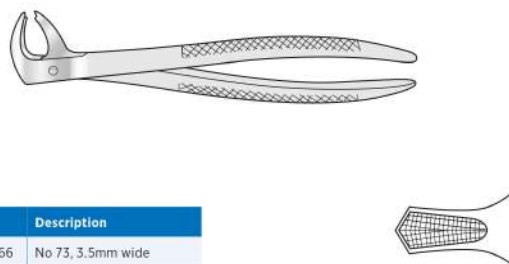

Extracting Forceps

For lower premolars
170mm long

Code	Description
fos-DEN/8508	No 8, 4mm wide

Extracting Forceps

For lower molars
150mm long

Code	Description
fos-DEN/8566	No 73, 3.5mm wide

Extracting Forceps

For lower bicuspid and canines
170mm long

Code	Description
fos-DEN/8512	No 13, 4mm wide

Extracting Forceps

For lower roots
150mm long

Code	Description
fos-DEN/8568	No 74, 4mm wide

Extracting Forceps

For upper premolar
180mm long