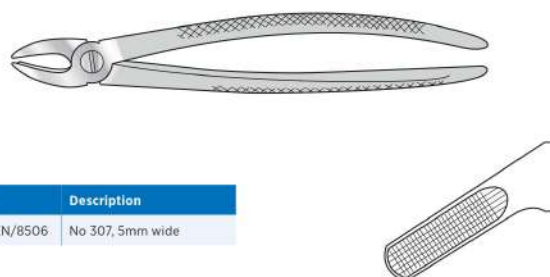

For lower bicuspid and canines
170mm long

Code	Description
fos-DEN/8512	No 13, 4mm wide

Extracting Forceps

For lower roots
150mm long

Code	Description
fos-DEN/8568	No 74, 4mm wide

Extracting Forceps

For upper premolar
180mm long

Code	Description
fos-DEN/8506	No 307, 5mm wide

Extracting Forceps

For lower roots and premolars
150mm long

Code	Description
fos-DEN/8570	No 74n, 3mm wide

Extracting Forceps

For upper molars
180mm long

Code	Description
fos-DEN/8516	No 17, right
fos-DEN/8518	No 18, left