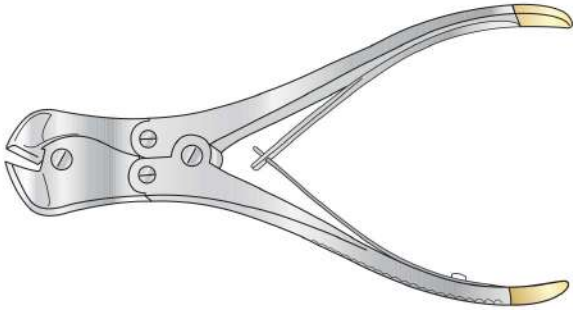

Code	Description
fos-DEN/8043	No 222

Tooth Forceps for Children

160mm long

Code	Description
fos-DEN/8037	No 151as, for lower teeth

Code	Description
fos-DEN/8017	No 150as, for upper teeth

Tooth Forceps

For lower molars either side
175mm long

Code	Description
fos-DEN/8040	No 16

Cryer Tooth Forceps for Children

For upper incisors, canines and bicuspid,
160mm long

Code	Description
fos-DEN/8011	No 1505

Code	Description
fos-DEN/8033	No 1515

Top Cutting Forceps

Tungsten carbide edge, for bone pins up to 2.5mm \varnothing
gold handles

Code	Description
fos-B/06	215mm long

Side Cutting Forceps

Tungsten carbide edge, for bone pins up to 2.2mm \varnothing
gold handles