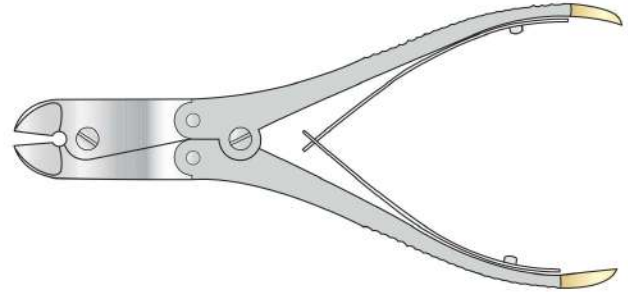

Side Cutting Forceps

Tungsten carbide edge, for bone pins up to 2.2mm $\varnothing$
gold handles

Code	Description
fos-B/332	230mm long