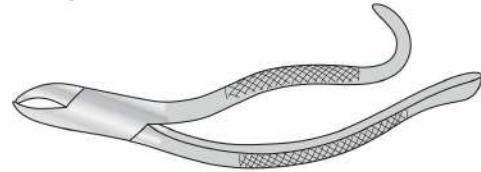

Cryer Tooth Forceps

For upper incisors and roots
185mm long

Code	Description
fos-DEN/8012	No 150

Tooth Forceps

For lower molars either side
185mm long

Code	Description
fos-DEN/8039	No 23

Tooth Forceps

Tooth Forceps

For lower molars
185mm long

Code	Description
fos-DEN/8042	No 17

Tooth Forceps

For lower roots, incisors and bicuspid
175mm long

Code	Description
fos-DEN/8045	No 103

Tooth Forceps

For lower wisdom teeth
185mm long