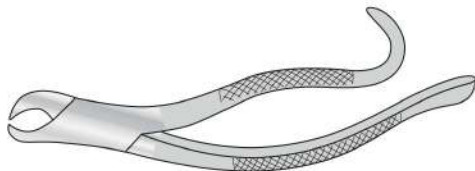

Code	Description
fos-DEN/8043	No 222

Tooth Forceps for Children

160mm long

Code	Description
fos-DEN/8037	No 151as, for lower teeth

Code	Description
fos-DEN/8017	No 150as, for upper teeth

Tooth Forceps

For lower molars either side
175mm long