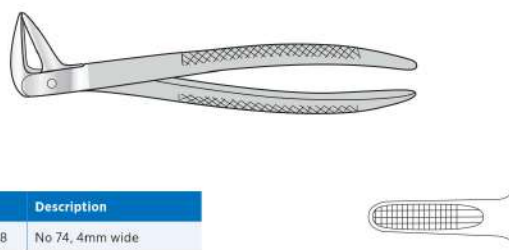

Extracting Forceps

For lower premolars
170mm long

Code	Description
fos-DEN/8508	No 8, 4mm wide

Extracting Forceps

For lower molars
150mm long

Code	Description
fos-DEN/8566	No 73, 3.5mm wide

Extracting Forceps

For lower bicuspid and canines
170mm long

Code	Description
fos-DEN/8512	No 13, 4mm wide

Extracting Forceps

For lower roots
150mm long

Code	Description
fos-DEN/8568	No 74, 4mm wide

Extracting Forceps

For upper premolar
180mm long