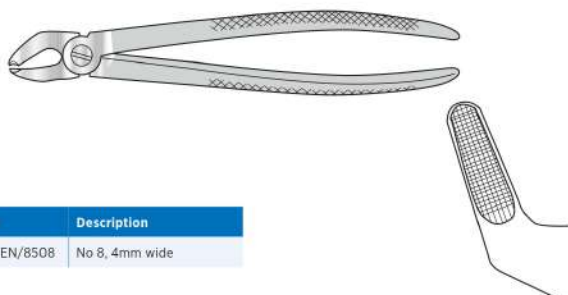

Extracting Forceps

Extracting Forceps

For lower premolars
170mm long

Code	Description
fos-DEN/8508	No 8, 4mm wide