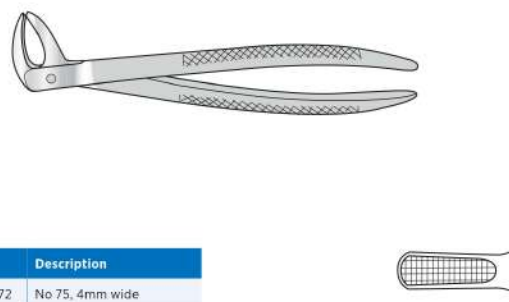

Code	Description
fos-DEN/8506	No 307, 5mm wide

Extracting Forceps

For lower roots and premolars
150mm long

Code	Description
fos-DEN/8570	No 74n, 3mm wide

Extracting Forceps

For upper molars
180mm long

Code	Description
fos-DEN/8516	No 17, right
fos-DEN/8518	No 18, left

Extracting Forceps

For lower bicuspid and canines
150mm long

Code	Description
fos-DEN/8572	No 75, 4mm wide

Extracting Forceps

Extracting Forceps

For lower molars with decayed or broken crowns either side
150mm long