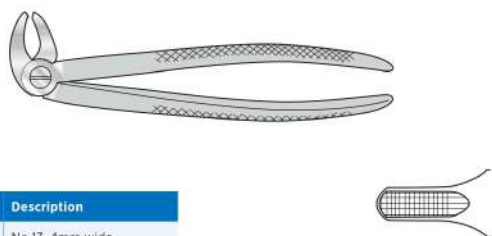

Extracting Forceps

For lower bicuspid and canines
170mm long

Code	Description
fos-DEN/8512	No 13, 4mm wide