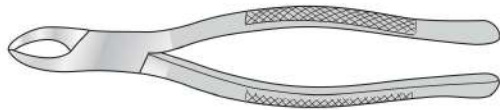

For lower wisdoms either side
185mm long

Code	Description
fos-DEN/8574	No 79, 5mm wide

Cryer Tooth Forceps

For upper incisors and roots
185mm long

Code
fos-DEN/8010

Cryer Tooth Forceps

For incisors and roots
185mm long

Code	Description
fos-DEN/8013	No 150a

Cryer Tooth Forceps

For incisors and roots
185mm long

Code	Description
fos-DEN/8014	No 62

Tooth Forceps

For lower incisors, bicuspid and roots
185mm long

Code	Description
fos-DEN/8036	No 203